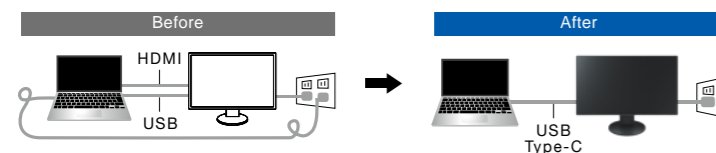

One Cable Connection

USB Type-C Compatible

With the EV3285, EV2785 and EV2780, you can connect a USB Type-C compatible notebook PC with a single cable, transmitting audio and video, and supplying power to the notebook.

※When a power supply exceeding 15 watts is supplied from the EV2780, the monitor brightness is limited to 120 cd/m².