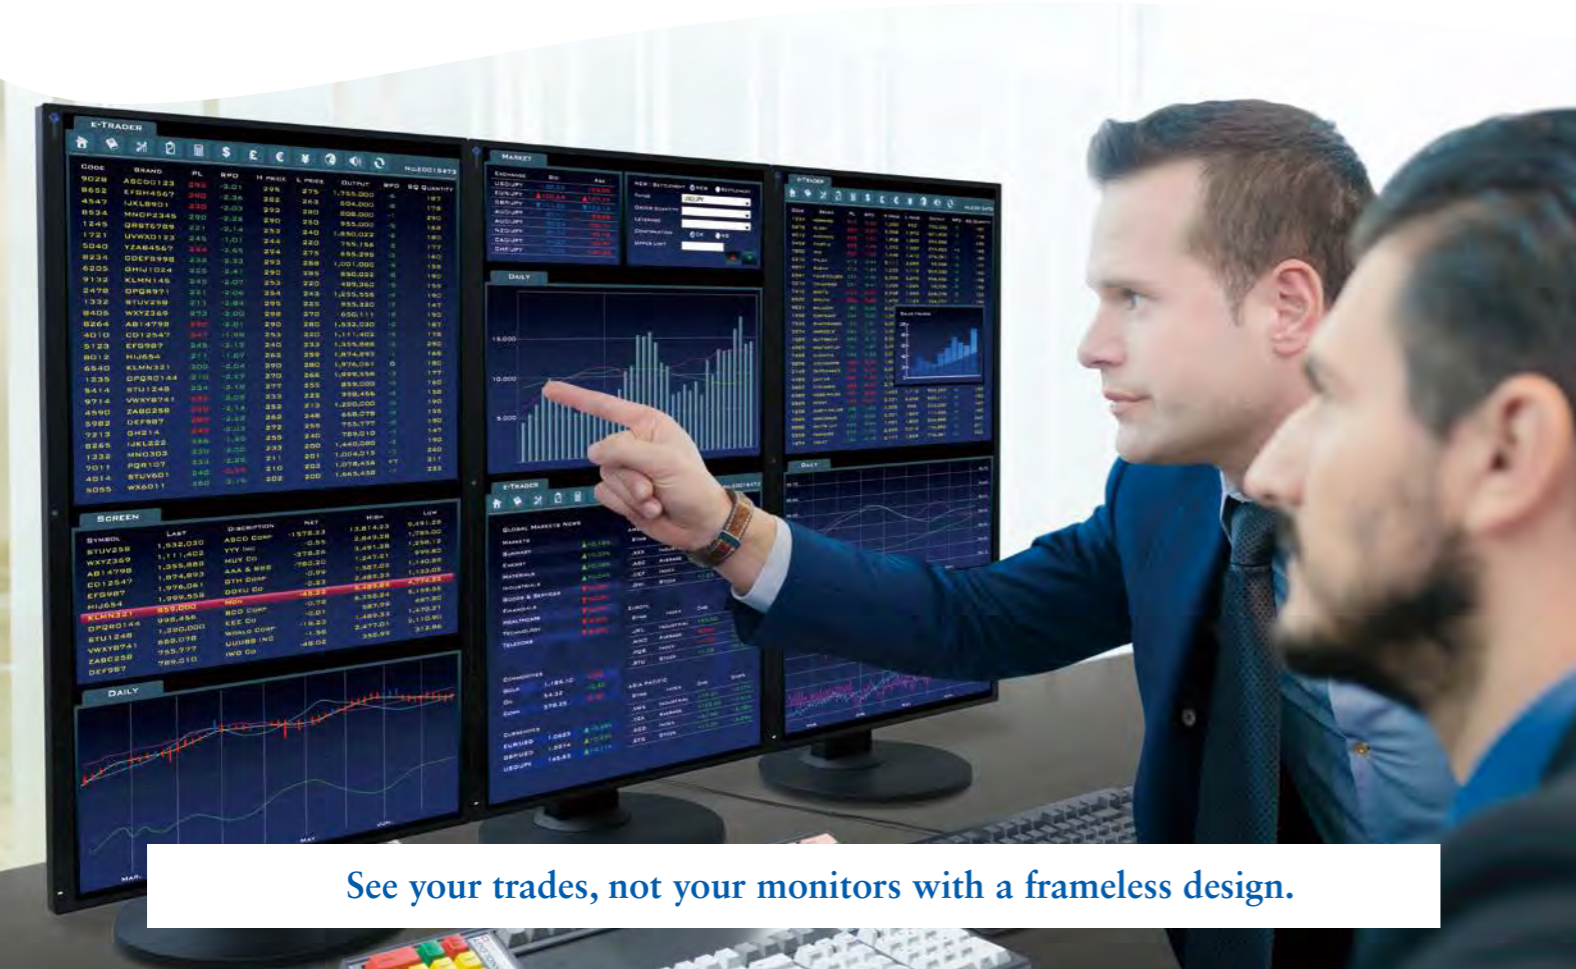

FlexScan[®]
Business Enterprise Monitor Solutions

CHOOSE EIZO WORK BETTER

See your trades, not your monitors with a frameless design.

Connect your notebook PC to a monitor and watch your efficiency soar.