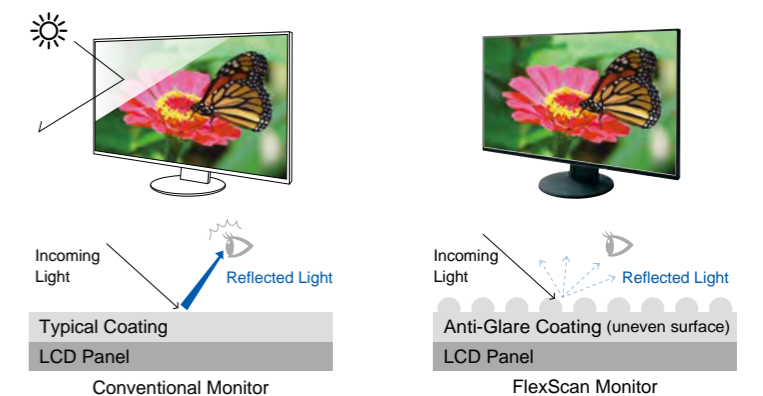

- Brightness
- Contrast Ratio
- + Low Color Temperature

Auto Brightness Control

Always the Ideal Brightness with Auto EcoView

The Auto EcoView function automatically adjusts the brightness of your monitor screen to match the ambient lighting, meaning that your monitor is always at the optimal brightness. This is helpful for reducing eye fatigue as your eyes aren't straining to see the monitor.

Flicker-Free Viewing

EyeCare Dimming Mode

In low brightness ranges, users may perceive flicker on a typical LED backlight, causing eye fatigue and often headaches. EyeCare is a dimming function that cuts flicker to a degree that human eyes cannot detect, reducing eye fatigue and flicker-related headaches, without affecting color stability of the monitor.

FlexScan monitors are certified by TÜV Rheinland to have low blue light and be flicker-free.

Stable Image Even on a Dark Screen

Reduce Brightness to Approximately 1 cd/m²

Frameless and Wide monitors can be adjusted to a brightness approximately 1 cd/m² without affecting the color or stability of the display.

Glare Reduction

Anti-Glare Coating

FlexScan monitors are treated with an anti-glare coating to reduce screen reflections caused by ambient lighting. The coating scatters incoming light, reducing the amount of light reflected into your eyes.