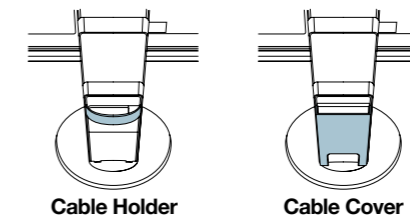

Cable Management

To keep your desktop tidy, both a cable holder and a cable cover are included with the EV3285, EV2785, EV2456, and EV2451.