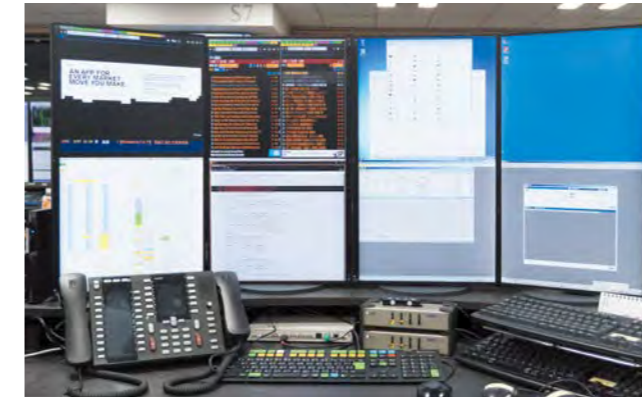

The LA-011-W is a single-axis arm with a minimum profile and tilt/swivel.

Supported Monitors: EV3285, EV2785, EV2780, EV2750, EV2730Q, S2133

Dual Height Adjustable Stand

Mount two monitors in either portrait or landscape orientation. Height is adjustable in six stages and cable housing in the back of the stand contributes to a clutter-free desktop.

Supported Monitors: S2133, S1934, S1703-A

Protection Panels

These panels protect against dust and scratches. They come in reversible glossy and non-glare sides.

Supported Monitors: All Wide and Square monitors on pages 20 - 21.

Screen Cleaner Kit

Keep your screen free from dust and fingerprints with this screen cleaner kit. Includes pump spray and cloth.

UTILITY SOFTWARE

Power Management for Enterprises

EIZO EcoView NET helps organizations take advantage of the ergonomic and energy-saving features of EIZO monitors by allowing a network administrator to adjust the brightness and power settings from a central location.

Monitor Control Utility

Screen InStyle is software for managing single or multi-monitor configurations. See pages 10 - 11 for details.

Monitor Control for Systems Administrators

EIZO Monitor Configurator lets administrators control the settings of all FlexScan EV monitors with a USB connection. Settings can be saved as an xml file and applied to other monitors.

Read about some of the organizations that use FlexScan and why.

Mizuho Securities

Country: Japan / Product Deployed: FlexScan EV2750

Mizuho Securities replaced their previous desk installation of eight 19-inch square LCD monitors which were positioned on arm mounts, with four 27-inch FlexScan EV2750 monitors. EIZO's highly flexible stand allowed Mizuho Securities to adjust the height and rotate the screens into portrait mode without needing arm mounts. Furthermore, with the EV2750's picture-by-picture function, they were able to secure eight unique display areas on only four screens.