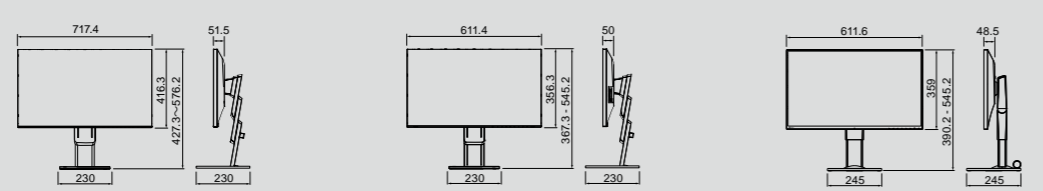

FlexScan

Model Variations	With FlexStand, Without Stand	With FlexStand, Without Stand	With FlexStand, Without Stand
Cabinet Color	White, Black	White, Black	White, Black
Panel	IPS	IPS	IPS
Backlight	LED	LED	LED
Size	31.5" / 80 cm	27" / 68.5 cm	27" / 68.5 cm
Native Resolution	3840 x 2160 (16:9 aspect ratio)	3840 x 2160 (16:9 aspect ratio)	2560 x 1440 (16:9 aspect ratio)
Display Size (H x V)	697.3 x 392.2 mm	596.7 x 335.7 mm	596.7 x 335.7 mm
Pixel Pitch	0.182 x 0.182 mm	0.155 x 0.155 mm	0.233 x 0.233 mm
Display Colors	16.77 million	16.77 million	16.77 million
Viewing Angles (H/V, typ.)	178°, 178°	178°, 178°	178°, 178°
Brightness (typical)	350 cd/m ²	350 cd/m ²	350 cd/m ²
Contrast Ratio (typical)	1300:1	1300:1	1000:1
Response Time (typical)	5 ms (gray-to-gray)	5 ms (gray-to-gray)	5 ms (gray-to-gray)
Input Terminals	USB Type-C x 1 (with HDCP ¹), DisplayPort 1.2 x 1 (with HDCP ¹), HDMI x2 (with HDCP)	USB Type-C x 1 (with HDCP ¹), DisplayPort 1.2 x 1 (with HDCP ¹), HDMI x 2 (with HDCP)	USB Type-C x 1 (with HDCP), DisplayPort x 1 (with HDCP), HDMI x 1 (with HDCP)
Digital (H, V)	USB Type-C: 31 - 134 kHz, 29 - 31 Hz and 59 - 61 Hz DisplayPort: 31 - 134 kHz, 29 - 31 Hz and 59 - 61 Hz HDMI: 31 - 135 kHz, 29 - 31 Hz, and 49 - 61 Hz	USB Type-C: 31 - 134 kHz, 29 - 31 Hz and 59 - 61 Hz DisplayPort: 31 - 134 kHz, 29 - 31 Hz and 59 - 61 Hz HDMI: 31 - 135 kHz, 29 - 31 Hz, and 49 - 61 Hz	USB Type-C: 31 - 89 kHz, 29 - 31 Hz, 59 - 61 Hz DisplayPort: 31 - 89 kHz, 59 - 61 Hz HDMI: 31 - 89 kHz, 29 - 31 Hz, 49 - 51 Hz and 59 - 61 Hz
Analog (H, V)	-	-	-
Sync Formats	-	-	-
USB	Function 1 port for upstream (USB Type-C) 2-port USB hub (including 1 USB battery charge port) Standard USB 3.1 Gen 1, USB BC 1.2	Function 1 port for upstream (USB Type-C) 2-port USB hub (including 1 USB battery charge port) Standard USB 3.1 Gen 1, USB BC 1.2	Function 1 port for upstream (USB Type-C) 2-port USB hub Standard USB 3.1 Gen 1
Audio	Speakers 1.0 W +1.0 W Input Terminals - Output Terminals 3.5 mm headphone jack Sound Adjustment Volume	Speakers 1.0 W +1.0 W Input Terminals - Output Terminals 3.5 mm headphone jack Sound Adjustment Volume	Speakers 1.0 W +1.0 W Input Terminals - Output Terminals 3.5 mm headphone jack Sound Adjustment Volume
Power	Power Requirements AC 100 - 240 V, 50 / 60 Hz Max. Power Consumption 163 W Typ. Power Consumption 32 W Power Save Mode 0.5 W or less	Power Requirements AC 100 - 240 V, 50 / 60 Hz Max. Power Consumption 163 W Typ. Power Consumption 31 W Power Save Mode 0.5 W or less	Power Requirements AC 100 - 240 V, 50 / 60 Hz Max. Power Consumption 96 W Typ. Power Consumption 23 W Power Save Mode 0.5 W or less
Features & Functions	Preset Modes Color mode (Paper, Movie, sRGB, User1, User2, DICOM) Auto EcoView Yes EcoView Sense -	Preset Modes Color mode (Paper, Movie, sRGB, User1, User2, DICOM) Auto EcoView Yes EcoView Sense -	Preset Modes Color mode (Paper, Movie, sRGB, User1, User2) Auto EcoView Yes EcoView Sense -
Physical Specifications	Dimensions (W x H x D) 717.4 x 427.3 - 576.2 x 230 mm Dimensions (Without Stand, W x H x D) 717.4 x 416.3 x 51.5 mm Net Weight 11 kg / 24.3 lbs Net Weight (Without Stand) 7.6 kg / 16.8 lbs Height Adjustment Range 148.9 mm Tilt 35° Up, 5° Down Swivel 344° Pivot -	Dimensions (W x H x D) 611.4 x 367.3 - 545.2 x 230 mm Dimensions (Without Stand, W x H x D) 611.4 x 356.3 x 50 mm Net Weight 8.2 kg / 18.1 lbs Net Weight (Without Stand) 4.9 kg / 10.8 lbs Height Adjustment Range 177.9 mm Tilt 35° Up, 5° Down Swivel 344° Pivot 90° (clockwise)	Dimensions (W x H x D) 611.6 x 390.2 - 545.2 x 245 mm Dimensions (Without Stand, W x H x D) 611.6 x 359 x 48.5 mm Net Weight 8.1 kg / 17.9 lbs Net Weight (Without Stand) 5.3 kg / 11.7 lbs Height Adjustment Range 155 mm Tilt 35° Up, 5° Down Swivel 344° Pivot 90° (both clockwise and counter clockwise)
Hole Spacing (VESA Std.)	100 x 100 mm	100 x 100 mm	100 x 100 mm
Certifications & Standards (Please contact EIZO for the latest information.)	TCO Displays 7, EPEAT Gold (US), TUV/Ergonomics, TUV/Low Blue Light Content, TUV/Flicker Free, TUV/GS, RCM, CE, CB, cTUVus, FCC-B, CAN ICES-3 (B), TUV/S, PSE, VCCI-B, EPA Energy Star, RoHS, WEEE, China RoHS, CCC, China Energy Label Grade3, EAC	TCO Displays 7, EPEAT Gold (US), TUV/Ergonomics, TUV/Low blue light content, TUV/Flicker Free, TUV/GS, RCM, CE, CB, cTUVus, FCC-B, CAN ICES-3 (B), TUV/S, VCCI-B, EPA Energy Star, RoHS, WEEE, China RoHS, CCC, EAC	TCO Displays 7, EPEAT Gold (US), TUV/Ergonomics, TUV/Low Blue Light Content, TUV/Flicker Free, TUV/GS, RCM, CE, CB, cTUVus, FCC-B, CAN ICES-3 (B), TUV/S, VCCI-B, EPA Energy Star, RoHS, WEEE, China RoHS, CCC, EAC
Supplied Accessories (May vary by country. Please contact EIZO for details.)	AC power cord, signal cable (USB Type-C - USB Type-C, DisplayPort - DisplayPort, HDMI - HDMI), cable cover, Screw for VESA mount x4, setup guide	AC power cord, signal cable (USB Type - C - USB Type - C, DisplayPort - DisplayPort, HDMI - HDMI), setup guide, cable cover	AC power cord, signal cable (USB Type - C - USB Type-C), CD-ROM (PDF user's manual), setup guide
Warranty	Five Years	Five Years	Five Years
Zero Bright Pixels²	Yes	Yes	Yes