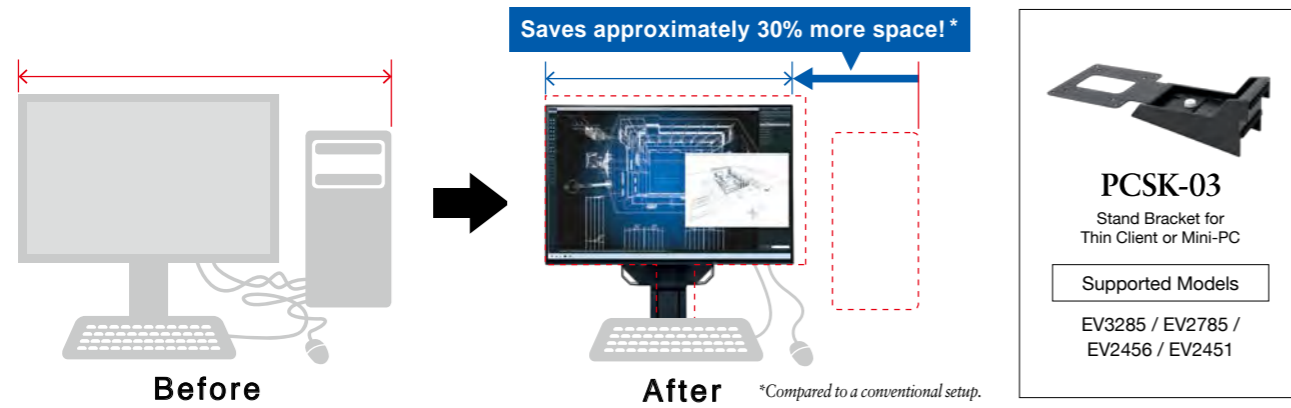

Free Up Your Workspace

PCSK-03 Stand Bracket

The PCSK-03 is a VESA-compliant bracket for easily mounting a client terminal such as a thin client or mini PC to the back of the monitor's stand. The space the client terminal previously occupied is now freed up so you can make better use of your desktop. Even with the client terminal attached you can adjust the monitor's stand freely.