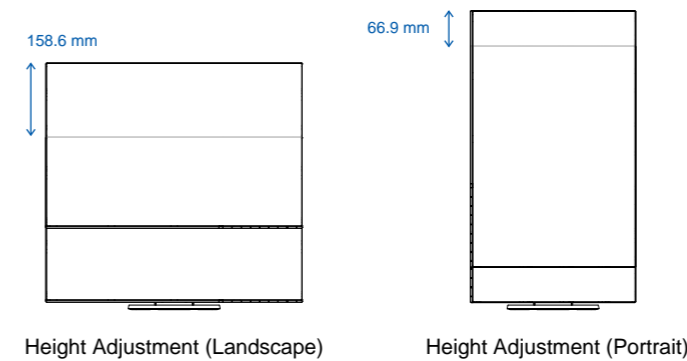

The Perfect Position

Versatile Stand

The stands feature height adjustment, tilt and swivel, while saving space and remaining stylish. Quickly and smoothly adjust your monitor to the perfect position.

The specific movement ranges of stands varies by model. Check the specifications on P18 - P21.

For the EV2456

Wide Height Adjustment Range

Position the monitor to a height that allows you to work without tiring.

The S1503-A is not height adjustable.

Use in Portrait or Landscape

View web pages and documents more easily by switching the monitor to portrait mode simply by rotating the screen.