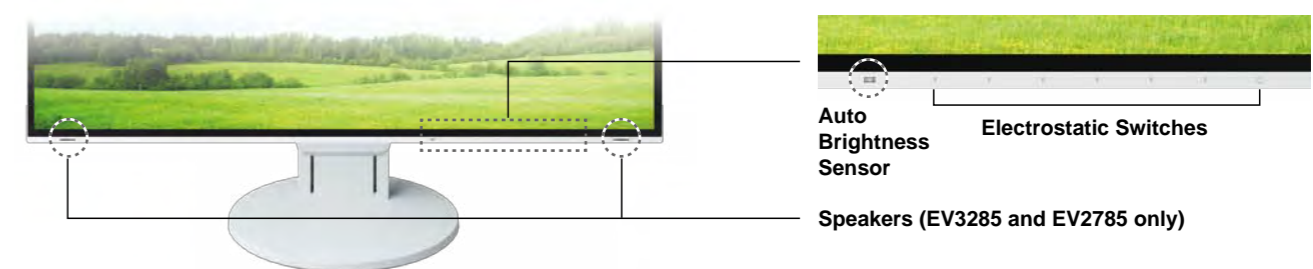

Function and Beauty

Frameless, fully flat design

Frameless

Bezels that are Barely There

These monitors are virtually frameless. Even with the black borders along the perimeter of the LCD there is very little distance between the display area of each screen in a multi-monitor configuration which makes for almost seamless viewing.

Fully Flat

Minimalist Front Surface Design

EIZO's no-compromises approach to design and functionality ensures the switches on the front of the monitor are easy to operate. Even with the minimalist front bezel, we achieved a flat, frameless design which incorporates an auto brightness sensor along with power and setting control switches by miniaturizing all these components.