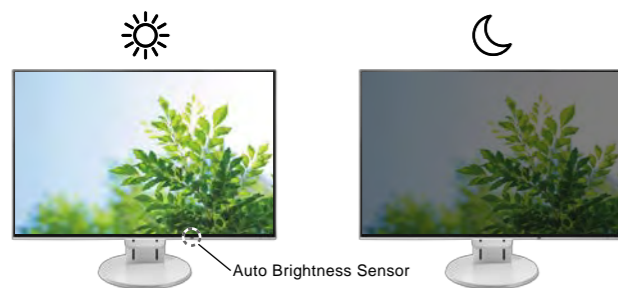

Blue Light Reduction

Paper Mode

Do you find that your screen is often too bright to read text for long periods of time? FlexScan monitors are equipped with 'Paper Mode' which adjusts your screen to look just like paper, making it less jarring on your eyes. It reduces the amount of blue light being emitted from your monitor, and makes the screen a warm, easy to read color. When used in conjunction with the Auto EcoView function, blue light can be even further reduced.

- Brightness
- Contrast Ratio
- + Low Color Temperature

Auto Brightness Control

Always the Ideal Brightness with Auto EcoView

The Auto EcoView function automatically adjusts the brightness of your monitor screen to match the ambient lighting, meaning that your monitor is always at the optimal brightness. This is helpful for reducing eye fatigue as your eyes aren't straining to see the monitor.