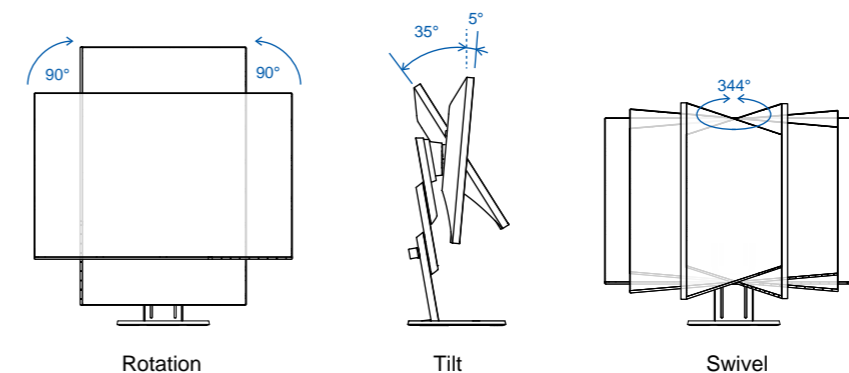

The Perfect Position

Versatile Stand

The stands feature height adjustment, tilt and swivel, while saving space and remaining stylish. Quickly and smoothly adjust your monitor to the perfect position.

The specific movement ranges of stands varies by model. Check the specifications on P18 - P21.

For the EV2456

Wide Height Adjustment Range

Position the monitor to a height that allows you to work without tiring.

The S1503-A is not height adjustable.

Use in Portrait or Landscape

View web pages and documents more easily by switching the monitor to portrait mode simply by rotating the screen.