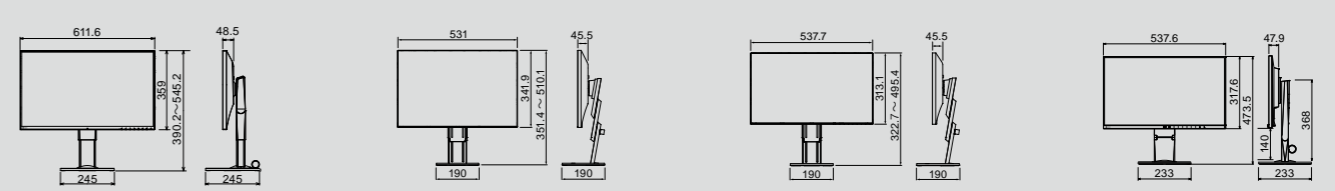

With current LCD technology, a panel may contain a limited number of missing or flickering pixels. If the monitor is left on continuously over a long period of time, dark smudges or burn-in may appear. To maximize the life of the monitor, we recommend the monitor be turned off periodically. ¹ HDCP 2.2 is not supported. ² 6 months from the date of purchase. ³ The stand's height surpasses the screen.