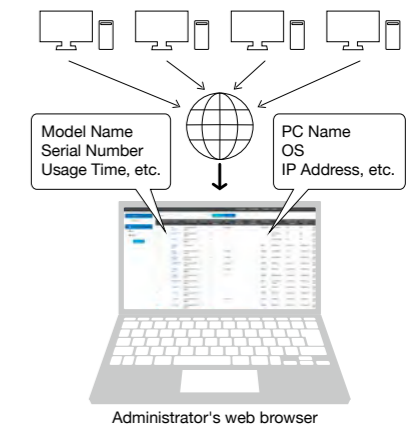

On/Off All at Once

When one monitor's power is turned off, all other monitors will also turn off. Save energy by easily turning off all monitors at once.

Screen InStyle Server

Effectively Monitor Asset Management

Automatically Receive Monitor or PC Information

With Screen InStyle Server receive information such as the model name and serial number of any monitor connected to your network. Additionally, see information from the computer that each monitor is connected to, such as the OS, IP address and computer name.