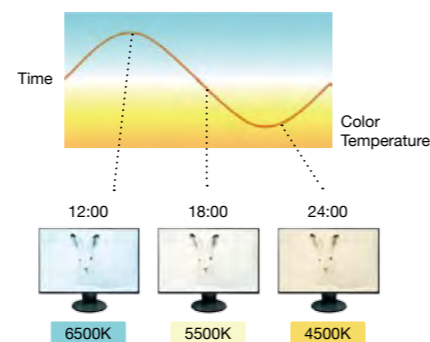

FlexScan monitors have multiple color modes designed for different uses. Use the Auto Color Mode to assign a color mode to turn on when using specific applications such as those for writing documents, photo viewing, creating illustrations or watching movies. When an application is opened the screen will automatically switch to the assigned color mode, making manual switching unnecessary.

Easily Switch Between Input Signals

Assign Hotkeys for Switching Input Signals

When you have two PCs connected to your monitor, switch between them with just your keyboard.

Circadian Dimming

Sleep Better with Automatic Blue Light Control

The Circadian Dimming function automatically changes the color temperature of your monitor as the day progresses. Maintain your body's natural circadian rhythm by setting the monitor to gradually reduce blue light during the evening, helping you sleep easier.