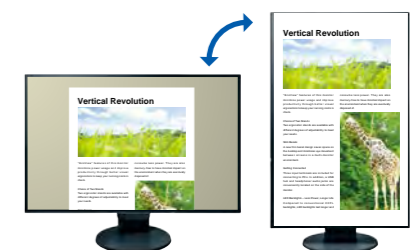

The Perfect Position

Versatile Stand

The stands feature height adjustment, tilt and swivel, while saving space and remaining stylish. Quickly and smoothly adjust your monitor to the perfect position.

The specific movement ranges of stands varies by model. Check the specifications on P18 - P21.

For the EV2456

Wide Height Adjustment Range

Position the monitor to a height that allows you to work without tiring.

The S1503-A is not height adjustable.

Use in Portrait or Landscape

View web pages and documents more easily by switching the monitor to portrait mode simply by rotating the screen.

EV3285, EV2730Q, S1934, S1703-A, and S1503-A do not support rotation. PC settings are required to change the direction of the display.

Free Up Your Workspace

PCSK-03 Stand Bracket

The PCSK-03 is a VESA-compliant bracket for easily mounting a client terminal such as a thin client or mini PC to the back of the monitor's stand. The space the client terminal previously occupied is now freed up so you can make better use of your desktop. Even with the client terminal attached you can adjust the monitor's stand freely.