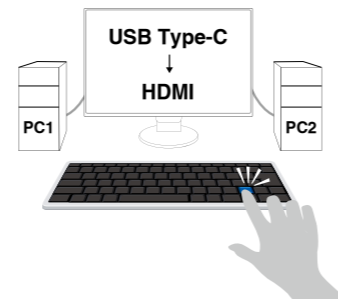

Intelligent Software to Work Better

SCREEN INSTYLE

With EIZO'S free Screen InStyle software automatically optimize your monitor to make your user environment more comfortable.

Compatible Models	EV3285 / EV2785 / EV2780 / EV2750 / EV2456 / EV2451 / EV2450
Compatible OS	Windows 10(32-bit,64-bit) / 8.1(32-bit,64-bit) / 7(32-bit,64-bit)

Auto Color Mode

Automatically Change the Color Mode for Each Application

FlexScan monitors have multiple color modes designed for different uses. Use the Auto Color Mode to assign a color mode to turn on when using specific applications such as those for writing documents, photo viewing, creating illustrations or watching movies. When an application is opened the screen will automatically switch to the assigned color mode, making manual switching unnecessary.

Easily Switch Between Input Signals

Assign Hotkeys for Switching Input Signals

When you have two PCs connected to your monitor, switch between them with just your keyboard.

Circadian Dimming

Sleep Better with Automatic Blue Light Control

The Circadian Dimming function automatically changes the color temperature of your monitor as the day progresses. Maintain your body's natural circadian rhythm by setting the monitor to gradually reduce blue light during the evening, helping you sleep easier.

Visit Our Website

"Sleep Tight with Less Blue Light" >>>

Multi-Monitor Convenience

Synchronize Screen Adjustments

When using multiple monitors, save time by synchronizing all the monitors with each other. If you change the color mode, brightness or color temperature of one monitor, the rest will automatically change to the same.

On/Off All at Once