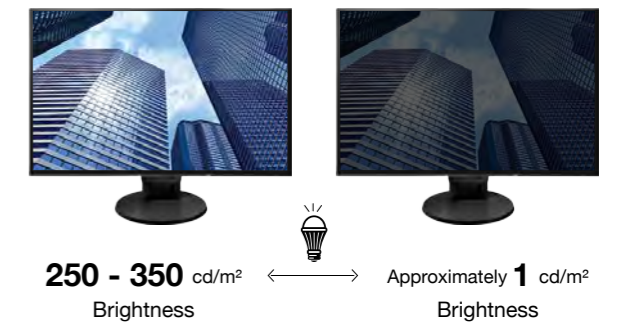

Stable Image Even on a Dark Screen

Reduce Brightness to Approximately 1 cd/m²

Frameless and Wide monitors can be adjusted to a brightness approximately 1 cd/m² without affecting the color or stability of the display.