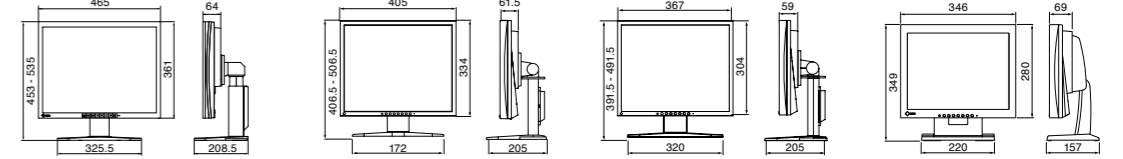

Dimension Diagrams (Unit:mm)