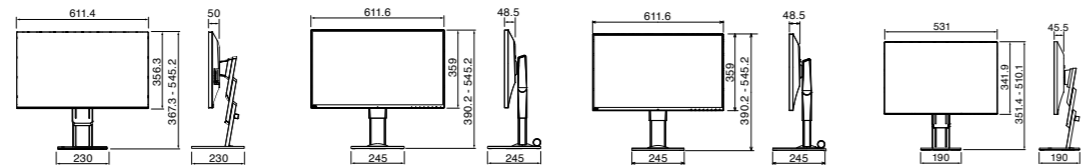

Dimension Diagrams (Unit:mm)