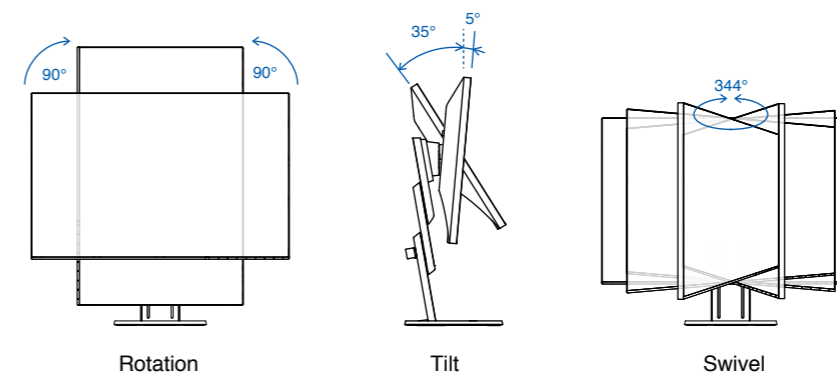

The Perfect Position

Versatile Stand

The stands feature height adjustment, tilt and swivel, while saving space and remaining stylish. Quickly and smoothly adjust your monitor to the perfect position.

The specific movement ranges of stands varies by model. Check the specifications on P18 - P21.

For the EV2456