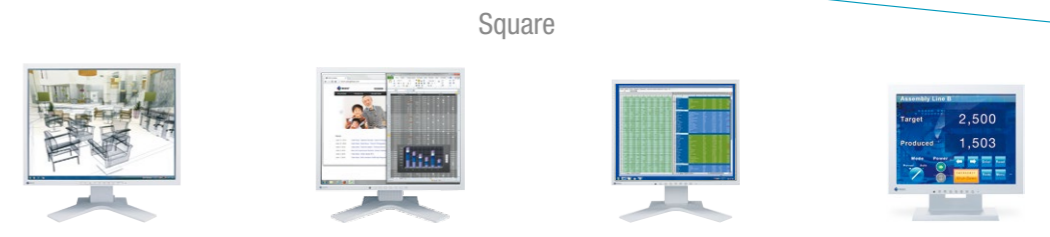

FlexScan EV2416W	FlexScan EV2316W	FlexScan EV2216W	FlexScan EV2730Q
Model Variations	-	-	-	With FlexStand, Without Stand
Cabinet Color	Gray, Black	Gray, Black	Gray, Black	Gray, Black
Panel	TN	TN	TN	IPS
Backlight	LED	LED	LED	LED
Size	24.1" / 61 cm (611 mm diagonal)	23" / 58 cm (584 mm diagonal)	22" / 56 cm (558 mm diagonal)	26.5" / 67 cm (672 mm diagonal)
Native Resolution	1920 x 1200 (16:10 aspect ratio)	1920 x 1080 (16:9 aspect ratio)	1680 x 1050 (16:10 aspect ratio)	1920 x 1920 (1:1 aspect ratio)
Display Size (H x V)	518.4 x 324.0 mm	509.8 x 286.7 mm	473.7 x 296.1 mm	475.7 x 475.7 mm
Pixel Pitch	0.270 x 0.270 mm	0.265 x 0.265 mm	0.282 x 0.282 mm	0.248 x 0.248 mm
Display Colors	16.77 million	16.77 million	16.77 million	16.77 million
Viewing Angles (H/V, typ.)	170°, 160°	170°, 160°	170°, 160°	178°, 178°
Brightness (typical)	250 cd/m²	250 cd/m²	250 cd/m²	300 cd/m²
Contrast Ratio (typical)	1000:1	1000:1	1000:1	1000:1
Response Time (typical)	5 ms (black-white-black)	5 ms (black-white-black)	5 ms (black-white-black)	5 ms (gray-to-gray)
Video Signals				
Input Terminals	D-Sub mini 15 pin x 1, DVI-D 24 pin x 1 (with HDCP), DisplayPort x 1 (with HDCP)	D-Sub mini 15 pin x 1, DVI-D 24 pin x 1 (with HDCP), DisplayPort x 1 (with HDCP)	D-Sub mini 15 pin x 1, DVI-D 24 pin x 1 (with HDCP), DisplayPort x 1 (with HDCP)	DisplayPort x 1 (with HDCP), DVI-D 24 pin x 1 (with HDCP)
Digital (H, V)	31 - 76 kHz, 59 - 61 Hz	DisplayPort: 31 - 67.5 kHz, 59 - 61 Hz DVI: 31 - 68.0 kHz, 59 - 61 Hz	DisplayPort: 31 - 67.5 kHz, 59 - 61 Hz DVI: 31 - 68.0 kHz, 59 - 61 Hz	31 - 127 kHz, 59 - 61 Hz (VGA Text: 69 - 71 Hz, Single link: 29 - 31 Hz)
Analog (H, V)	31 - 76 kHz, 55 - 61 Hz	31 - 68 kHz, 55 - 61 Hz	31 - 68 kHz, 55 - 61 Hz	-
Sync Formats	Separate	Separate	Separate	-
USB				
Function	1 port for upstream 2-port USB hub	1 port for upstream 2-port USB hub	1 port for upstream 2-port USB hub	1 port for upstream 2-port USB hub
Standard	USB 2.0	USB 2.0	USB 2.0	USB 2.0
Audio				
Speakers	1.0 W +1.0 W	1.0 W +1.0 W	1.0 W +1.0 W	1.0 W +1.0 W
Input Terminals	3.5 mm stereo jack	3.5 mm stereo jack	3.5 mm stereo jack	3.5 mm stereo jack
Output Terminals	3.5 mm headphone jack	3.5 mm headphone jack	3.5 mm headphone jack	3.5 mm headphone jack
Sound Adjustment	Volume, Power Save, Source (DisplayPort)	Volume, Power Save, Source (DisplayPort)	Volume, Power Save, Source (DisplayPort)	Volume, Power Save, Source (DisplayPort)
Power				
Power Requirements	AC 100 - 120 V / 200 - 240 V, 50 / 60 Hz	AC 100 - 120 V / 200 - 240 V, 50 / 60 Hz	AC 100 - 120 V / 200 - 240 V, 50 / 60 Hz	AC 100 - 240 V, 50 / 60 Hz
Max. Power Consumption	45 W	37 W	39 W	64 W
Typ. Power Consumption	15 W	10 W	12 W	25 W
Power Save Mode	Less than 0.3 W	Less than 0.3 W	Less than 0.3 W	Less than 0.5 W
Power Management	Power Save (VESA DPM, DisplayPort Rev. 1.1a, and DVI DMPM), Eco Timer	Power Save (DPM, DMPM, DisplayPort 1.1a), Eco Timer	Power Save (DPM, DMPM, DisplayPort 1.1a), Eco Timer	Power Save (DMPM, DisplayPort 1.1a), Eco Timer
Features & Functions				
Preset Modes	FineContrast (Paper, Movie, sRGB, User1, User2)	FineContrast (Paper, Movie, sRGB, User1, User2)	FineContrast (Paper, Movie, sRGB, User1, User2)	FineContrast (Paper, Movie, sRGB, User1, User2)
Auto EcoView	Yes	Yes	Yes	Yes
EcoView Sense	Yes	Yes	Yes	Yes
OSD Languages	English, French, German, Italian, Japanese, Simplified and Traditional Chinese, Spanish, Swedish	English, French, German, Italian, Japanese, Simplified and Traditional Chinese, Spanish, Swedish	English, French, German, Italian, Japanese, Simplified and Traditional Chinese, Spanish, Swedish	English, French, German, Italian, Japanese, Simplified and Traditional Chinese, Spanish, Swedish
Physical Specifications				
Dimensions (W x H x D)	552.5 x 368 - 499 x 233 mm	540 x 368 - 478.5 x 233 mm	500 x 368 - 483.1 x 233 mm	497 x 512.5 - 613.5 x 245 mm
Dimensions (Without Stand, W x H x D)	552.5 x 358 x 57 mm	540 x 317.5 x 56 mm	500 x 326.5 x 54 mm	497 x 501.5 x 56 mm
Net Weight	6.1 kg	5.9 kg	5.6 kg	7.1 kg
Net Weight (Without Stand)	3.7 kg	3.5 kg	3.3 kg	4.2 kg
Height Adjustment Range	131 mm (maximum 140 mm)	140 mm	140 mm	101 mm (maximum 141 mm)
Tilt	35° Up, 5° Down	35° Up, 5° Down	35° Up, 5° Down	35° Up, 5° Down
Swivel	344°	344°	344°	344°
Pivot	90°	90°	90°	-
Hole Spacing (VESA Std.)	100 x 100 mm	100 x 100 mm	100 x 100 mm	100 x 100 mm