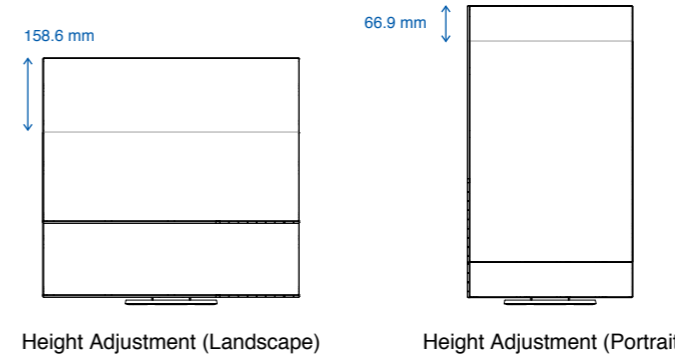

The Perfect Position

Versatile Stand

The stands feature height adjustment, tilt and swivel, while saving space and remaining stylish. Quickly and smoothly adjust your monitor to the perfect position.

The specific movement ranges of stands varies by model. Check the specifications on P18 - P21.

For the EV2456