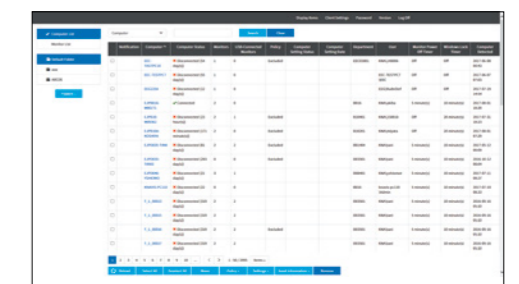

Centrally Manage Energy Consumption

SCREEN INSTYLE SERVER

With Screen InStyle Server, centrally control the powering off of all monitors connected to the PC network. Conserve energy without relying on each user to turn monitors off after use.

See P11 for more details