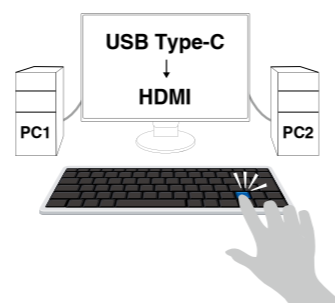

Intelligent Software to Work Better

SCREEN INSTYLE

With EIZO'S free Screen InStyle software automatically optimize your monitor to make your user environment more comfortable.

Compatible Models	EV3237 / EV2785 / EV2780 / EV2750 / EV2456 / EV2455 / EV2451 / EV2450
Compatible OS	Windows 10(32-bit,64-bit) / 8.1(32-bit,64-bit) / 7 SP1(32-bit,64-bit)

Auto Color Mode

Automatically Change the Color Mode for Each Application

FlexScan monitors have multiple color modes designed for different uses. Use the Auto Color Mode to assign a color mode to turn on when using specific applications such as those for writing documents, photo viewing, creating illustrations or watching movies. When an application is opened the screen will automatically switch to the assigned color mode, making manual switching unnecessary.

Hotkey Assignment

Switch the Input Signal with a Hotkey

When you have two PCs connected to your monitor, switch between them with just your keyboard. Even when using PbyP or PinP, signals can be switched quickly and easily.

See P12 for more details on PbyP and PinP.

Circadian Dimming

Sleep Better with Automatic Blue Light Control

The Circadian Dimming function automatically changes the color temperature of your monitor as the day progresses. Maintain your body's natural circadian rhythm by setting the monitor to gradually reduce blue light during the evening, helping you sleep easier.

Visit Our Website

"Sleep Tight with Less Blue Light" >>>

Multi-Monitor Convenience

Synchronize Screen Adjustments

When using multiple monitors, save time by synchronizing all the monitors with each other. If you change the color mode, brightness or color temperature of one monitor, the rest will automatically change to the same.

On/Off All at Once