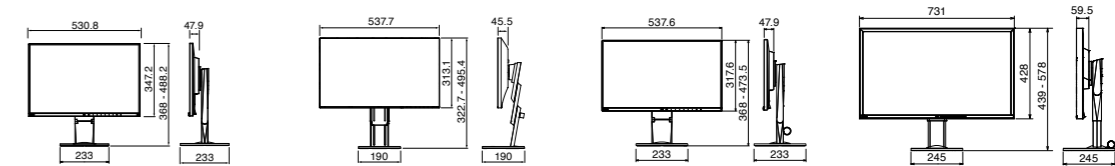

Dimension Diagrams (Unit:mm)