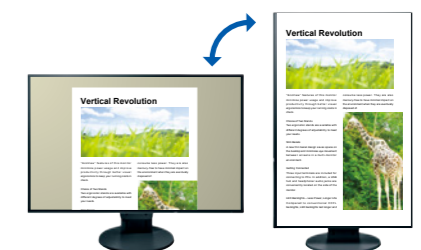

The Perfect Position

Versatile Stand

The stands feature height adjustment, tilt and swivel, while saving space and remaining stylish. Quickly and smoothly adjust your monitor to the perfect position.

The specific movement ranges of stands varies by model. Check the specifications on P18 - P21.

For the EV2456

Wide Height Adjustment Range

Position the monitor to a height that allows you to work without tiring.

The S1503 is not height adjustable.

Use in Portrait or Landscape

View web pages and documents more easily by switching the monitor to portrait mode simply by rotating the screen.

EV3237, EV2730Q, S1934, S1703, and S1503 do not support rotation. PC settings are required to change the direction of the display.

Free Up Your Workspace

PCSK-03 Stand Bracket

The PCSK-03 is a VESA-compliant bracket for easily mounting a client terminal such as a thin client or mini PC to the back of the monitor's stand. The space the client terminal previously occupied is now freed up so you can make better use of your desktop. Even with the client terminal attached you can adjust the monitor's stand freely.