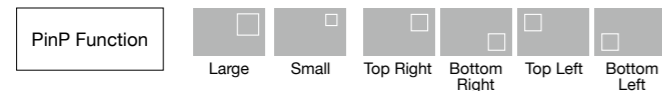

Display a secondary input signal in the corner of the screen.

Compatible Models EV3237

The Beauty of IPS Panels

When viewing images on large screens, colors can appear differently across the screen depending on your viewing angle. EIZO's frameless monitors adopt IPS panels which have wide viewing angles and excellent color reproduction. From below, above or rotated — colors will be displayed clearly at any angle.