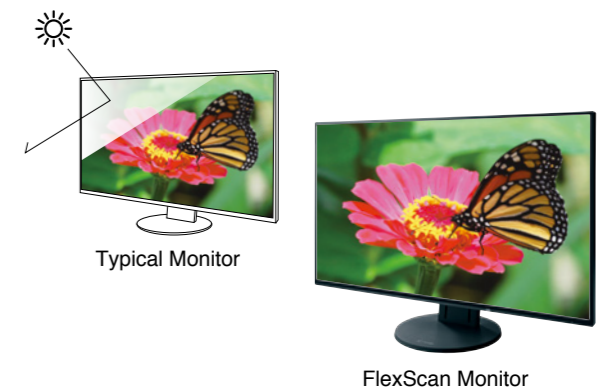

- ⊖ Brightness
- ⊖ Contrast Ratio
- ⊕ Low Color Temperature

Auto Brightness Control

Always the Ideal Brightness with Auto EcoView

The Auto EcoView function automatically adjusts the brightness of your monitor screen to match the ambient lighting, meaning that your monitor is always at the optimal brightness. This is helpful for reducing eye fatigue as your eyes aren't straining to see the monitor.

Flicker-Free Viewing

EyeCare Dimming Mode

In low brightness ranges, users may perceive flicker on a typical LED backlight, causing eye fatigue and often headaches. EyeCare is a dimming function that cuts flicker to a degree that human eyes cannot detect, reducing eye fatigue and flicker-related headaches, without affecting color stability of the monitor.

FlexScan monitors are certified by TÜV Rheinland to have low blue light and be flicker-free.

Stable Image Even on a Dark Screen

Reduce Brightness to Less Than 1 cd/m²

Frameless and Wide monitors can be adjusted to a brightness less than 1 cd/m² without affecting the color or stability of the display.

Glare Reduction

Anti-Glare Coating

FlexScan monitors are treated with an anti-glare coating to reduce screen reflections caused by ambient lighting. The coating scatters incoming light, reducing the amount of light reflected into your eyes.